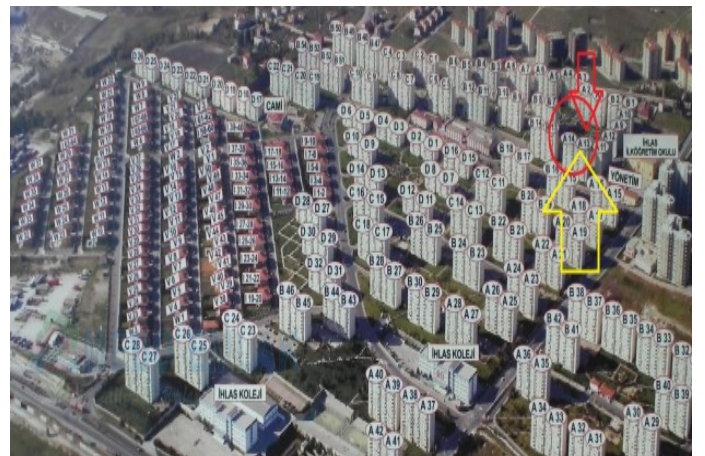

İlan No:f-323145-523